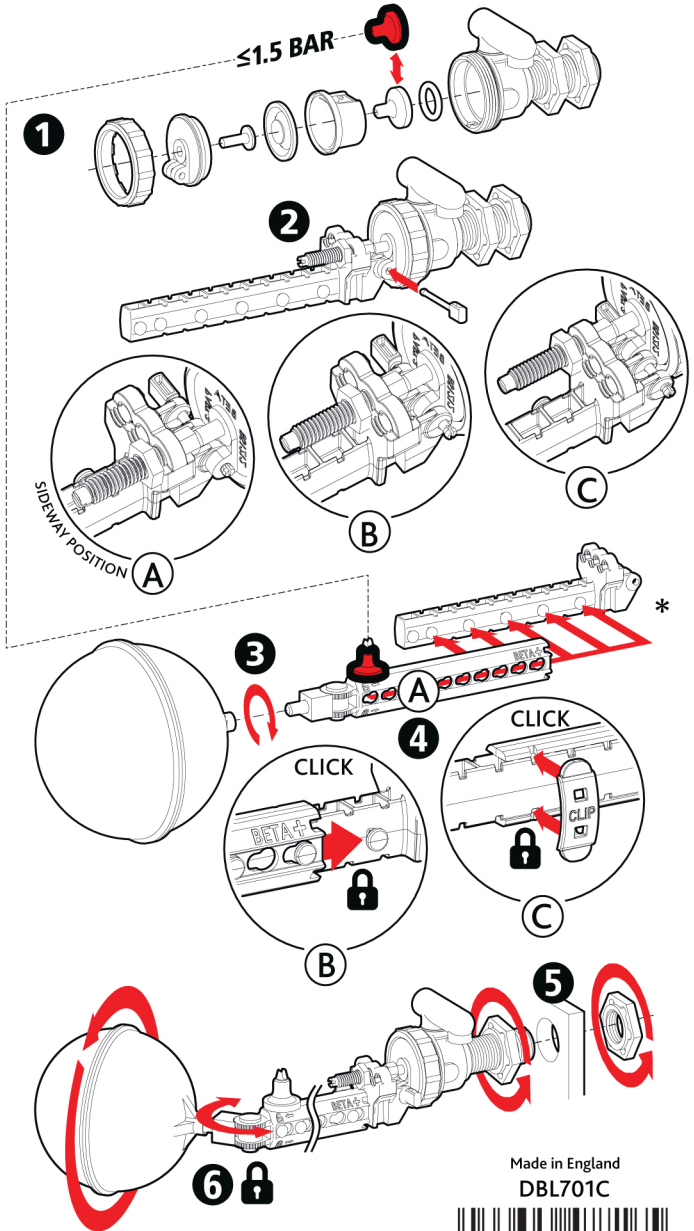

cronex

BETA+

Side Inlet Part 3 Float Valve

✓ Fits Virtually All Float Operated Cisterns

💡 Patented Multi-Directional Adjustment

🔧 Easy Installation

Installation Instructions

THE WORLD'S
MOST
<ADJUSTABLE>
FLOAT VALVE

cronex

Made in England
DBL701C

5 033696 477165 >

*For easy adjustment set desired arm length prior to installation
Warning - Certain silicones and compounds should not be used as they can damage this product.
For technical support please go to our website www.crabo.co.uk